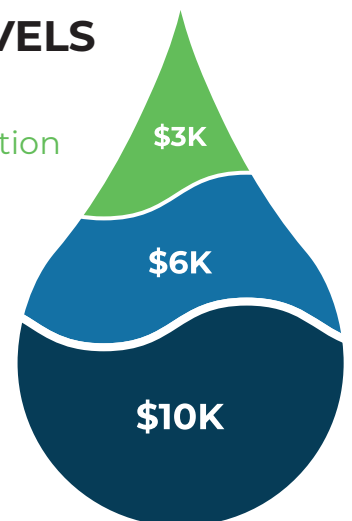

RETHINK - $10K

Sponsor 3 bottle filling stations plus more